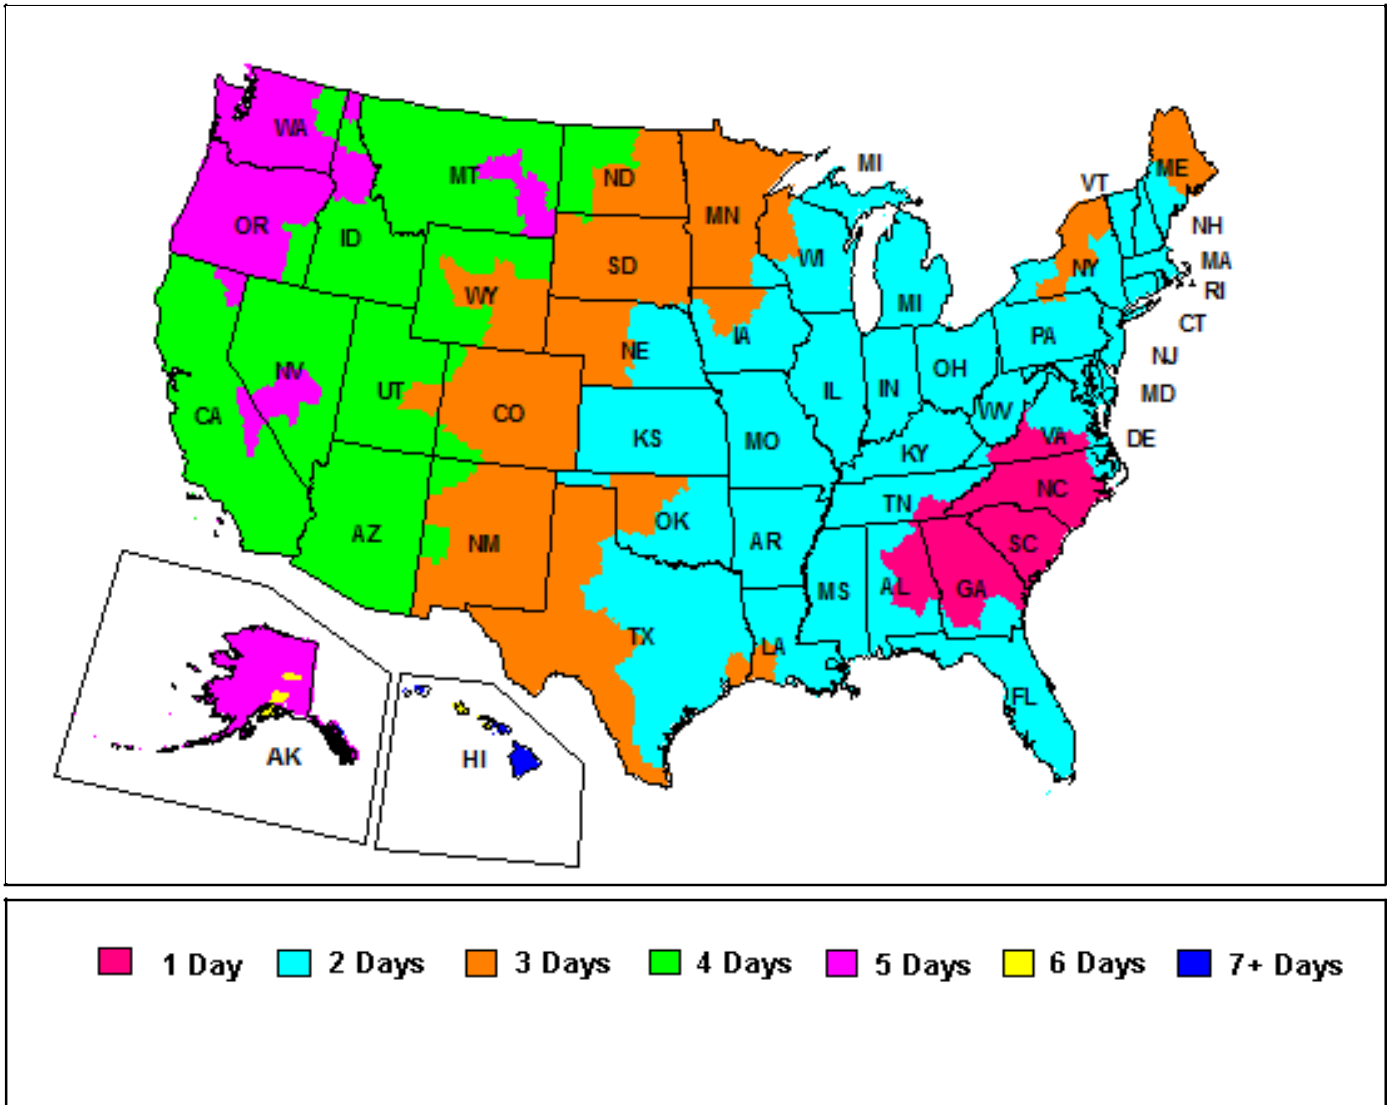

Ground Service Maps

Shipping from Trugard Systems Warehouse in Lawrenceville, Georgia

This map illustrates service schedules in business days as of June, 2014 for FedEx Ground shipments

Please note:

The map above is a general representation of transit times for FedEx Ground shipments to commercial destinations. In limited areas, transit times may differ between shipments to commercial and residential destinations. For specific transit time information from one ZIP/Postal code to another, please go to [Get Rates & Transit Times](#) under the Ship tab on [fedex.com](#).

FedEx Ground business days are Monday through Friday (excluding holidays). FedEx Home Delivery business days are Tuesday through Saturday (excluding holidays).

Example: A package shipped via FedEx Ground on Monday with a transit schedule of 2 business days, (not including the day the package is shipped) would be expected for delivery on Wednesday. A package shipped on Friday with a 2 day transit schedule would be expected for delivery the following Tuesday.