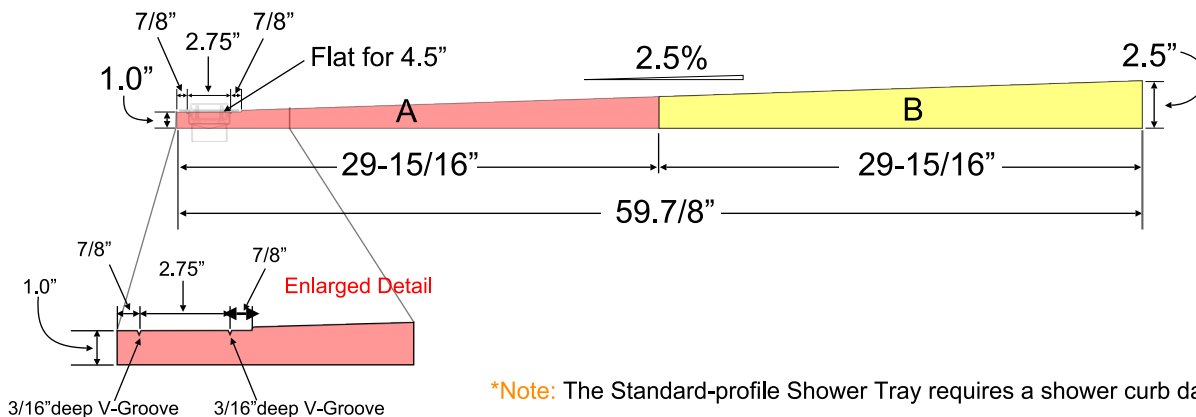

**One-slope Standard-profile Shower Floor Tray**

Designed specifically for Linear Shower Drains

**Standard-Profile Sizes: 49.5" x 60" or 49.5" x 74"**

**\*Note:** The Standard-profile Shower Tray requires a shower curb dam.