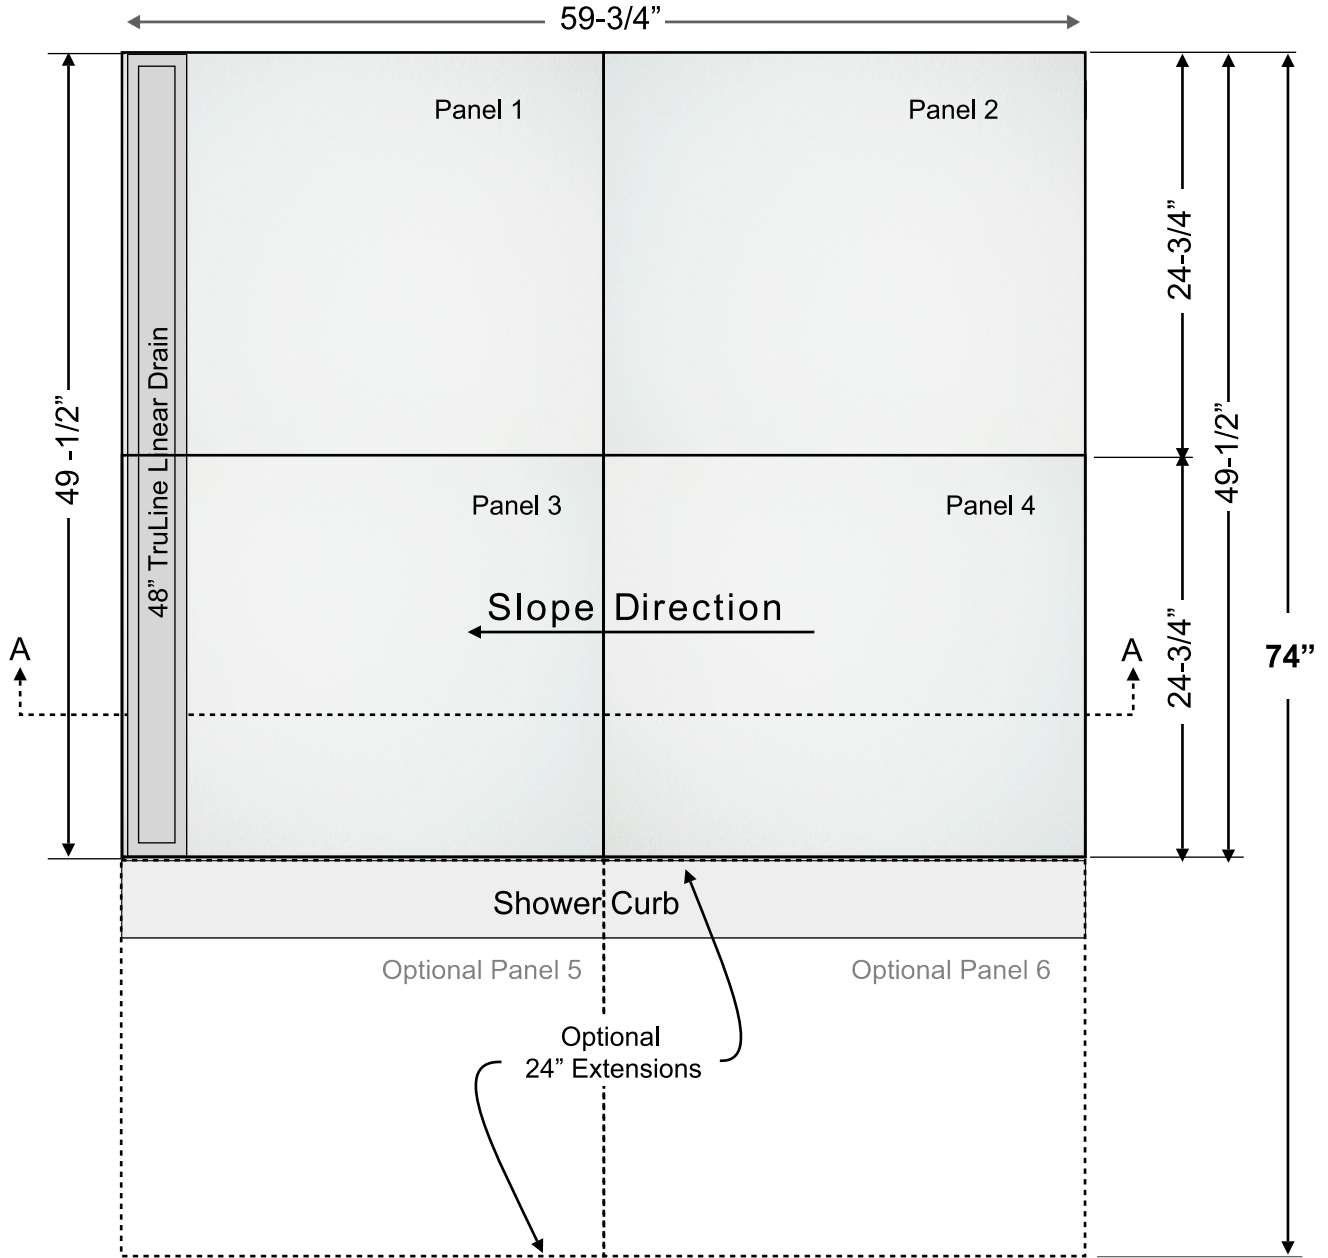

**One-slope Standard-profile Shower Floor Tray**

Designed specifically for Linear Shower Drains

**Standard-Profile Sizes: 49.5" x 60" or 49.5" x 74"**

**\*Note:** The Standard-profile Shower Tray requires a shower curb dam.